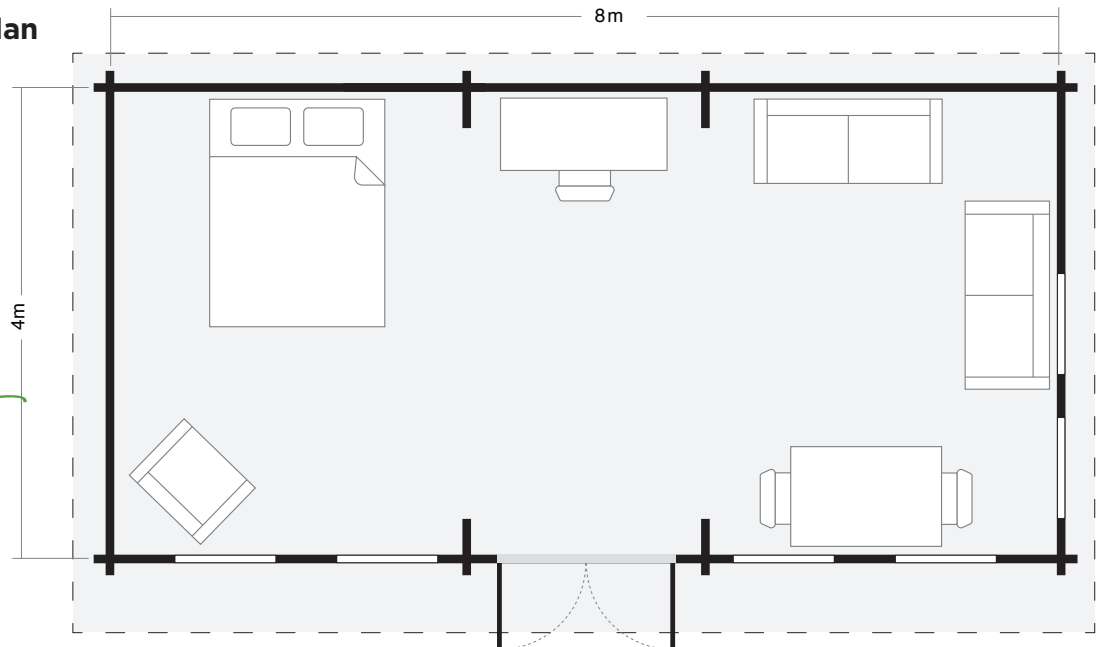

Features

Internal Eaves Height	2.3m
Ridge Height	2.97m
Wall Thickness	70mm
Roof	43m ² , 18 mm ceiling boards
Floor	28mm
Door Opening Size	1.43m x 1.95m
Door Style	Part glazed, 1 double door
Number of Windows	6 windows, 0.79m x 1.79m, all opening.
Glazing Material	Double glazing, 3mm real glass
Material	Slow grown Nordic Spruce, untreated
Additional Info	Treated foundation joists, wind braces, assembly kit, real glass in windows and doors, cylinder lock, product manual.

GO TINY *Start Living*

0800 447 261 | Silverdale | Mt Wellington | gotinyhomes.nz

GARDEN ROOM C 8m wide x 4m deep

Pricing & Kitset Options (incl gst)

Kitset Components	Item Price	Basic Kitset	DIY Kitset	Fully Built
GARDEN ROOM C - Flat Pack Kitset	\$38,990	✓	✓	✓
Joist Foundation Pack	\$1,695		✓	✓
Skids / Bearers	\$695		✓	✓
Insulation Pack - Roof & Floor	\$995		✓	✓
Roof Cladding - Colorsteel®	\$4,095		✓	✓
Professional Installation				
Install Cabin, Joists & Roof	\$10,995			✓
Electrics Pack & Installation	\$2,995			✓
Exterior Paint / Oil	\$3,495			✓
Delivery - location required				
Delivery to nearest Mainfreight Depot	\$POA			
Hiab transport from Mainfreight Depot to site	\$POA			
Total Price - Excluding Delivery		\$38,990	\$46,470	\$63,955
No Deposit Finance - From \$ Per Week		n/a	n/a	\$301

Garden Room C Floor Plan

m² 30m² Int Room
32m² Ext Footprint

GO TINY
Start Living

NZ WIDE DELIVERY

NO DEPOSIT FINANCE

5 YEAR WARRANTY

*Finance rates shown are for approved purchasers who meet lending criteria. T&C's apply to finance and products. View online at gotinyhomes.nz/terms
Floor plan drawing is not to scale. Furniture shown is for demonstration purposes only.