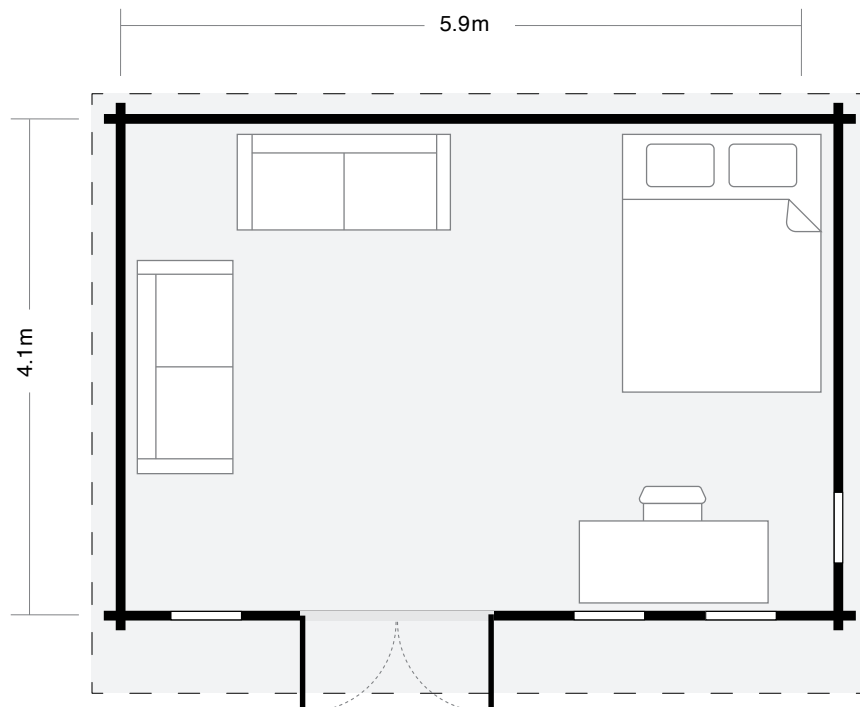

TINY HOMES *Expo Centre*

New Zealand's Biggest Tiny Homes Showyards

NORDIC *Range*

Double glazed glass windows

BARCELONA 5.9m wide x 4.1m deep

21m² Internal Room

24m² External Footprint

Outstanding value timber garden rooms in a range of sizes with storage options and covered outdoor areas for entertaining. Choose from DIY or professional installation.

Features

Internal Eaves Height	2.3m (front), 2.1m (back)
Ridge Height	2.63m
Wall Thickness	44mm
Roof	29m ² , 18 mm ceiling boards
Floor	18mm floor boards
Door Opening Size	1.43m x 1.95m
Door Style	Part glazed, double
Number of Windows	4 opening, 0.51m x 1.79m
Glazing Material	Double glazing, 3mm real glass
Material	Slow grown Nordic Spruce, untreated
Additional Info	Treated foundation joists, wind braces, assembly kit, real glass in windows and doors, cylinder lock, product manual.

Barcelona Floor Plan

m² 21m² Int Room
24m² Ext Footprint

GO TINY
Start Living

NZ WIDE DELIVERY

NO DEPOSIT FINANCE

5 YEAR WARRANTY

www.gotinyhomes.nz

*Finance rates shown are for approved purchasers who meet lending criteria. T&C's apply to finance and products. View online at gotinyhomes.nz/terms
Floor plan drawing is not to scale. Furniture shown is for demonstration purposes only.