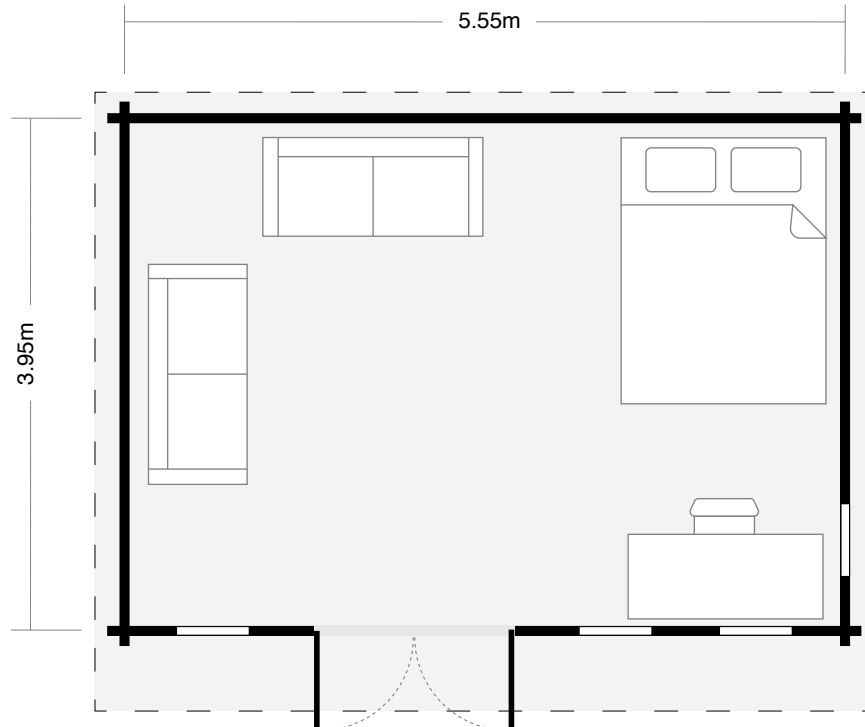

## BARBADOS

5.55m wide x 3.95m deep

21m<sup>2</sup> Internal Room

21.9m<sup>2</sup> External Footprint

Outstanding value timber garden rooms in a range of sizes with storage options and covered outdoor areas for entertaining. Choose from DIY or professional installation.

### Features

Internal Eaves Height	2.3m (front), 2.1m (back)
Ridge Height	2.48m
Wall Thickness	44mm
Roof	25m <sup>2</sup> , 18mm ceiling boards
Floor	18mm floor boards
Door Opening Size	1.5m x 1.89m
Door Style	Double, glazed
Number of Windows	4 opening windows, 0.57m x 1.75m
Glazing Material	Double glazing, 3mm real glass
Material	Slow grown Nordic Spruce, untreated
Additional Info	Treated foundation joists, wind braces, assembly kit, real glass in windows and doors, cylinder lock, product manual.

# BARBADOS 5.55m wide x 3.95m deep

## Barbados Floor Plan

**m<sup>2</sup>** 21m<sup>2</sup> Int Room  
21.9m<sup>2</sup> Ext Footprint

**GO TINY**  
*Start Living*

**NZ WIDE DELIVERY**

**NO DEPOSIT FINANCE**

**5 YEAR WARRANTY**

\*Finance rates shown are for approved purchasers who meet lending criteria. T&C's apply to finance and products. View online at [gotinyhomes.nz/terms](http://gotinyhomes.nz/terms)  
Floor plan drawing is not to scale. Furniture shown is for demonstration purposes only.